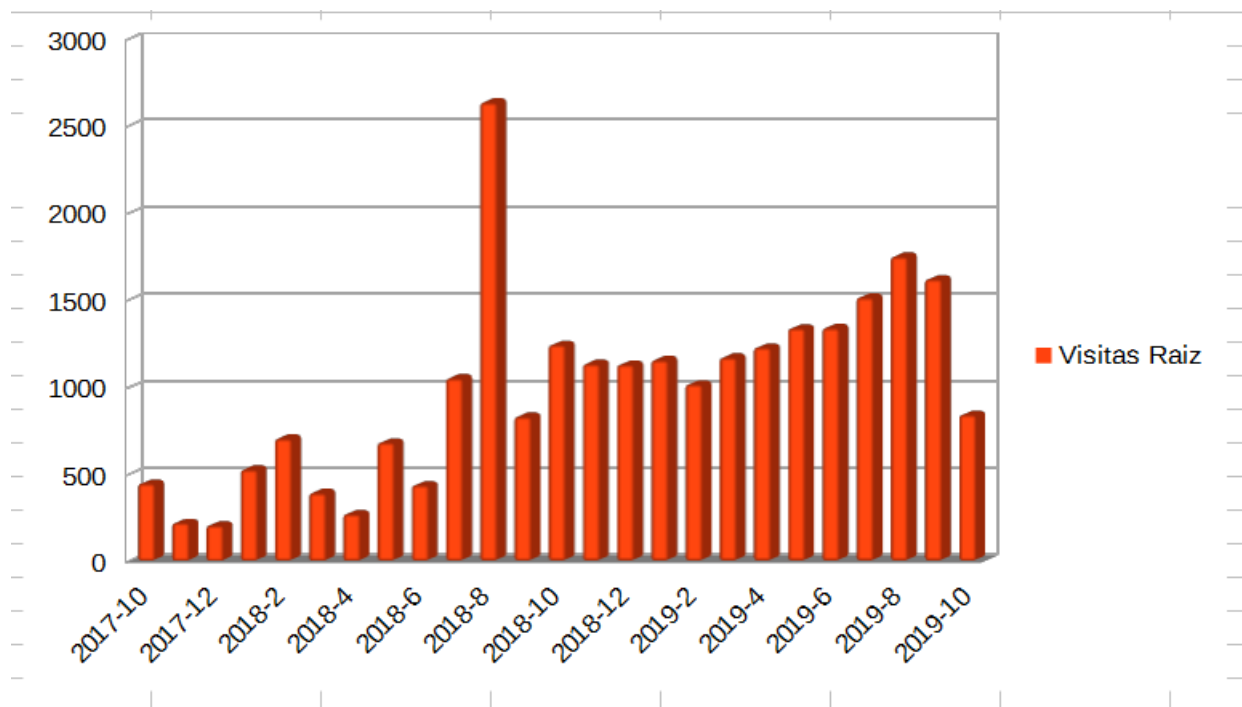

**24859** visits to the root of the dtse.eu website and **216723** visits to the entire website

**6644** visits to the root of the ecie.eu website and **27154** visits to the entire website

In total, **243,877** interactions were counted during the completion of the dtse.eu project

In the following table you can see the visits by months and years of the dtse.eu web project and a graph with its evolution.

Año	Mes	Codigo	Visitas	Visitas Raiz
2017	10	2017-10	505	445
2017	11	2017-11	501	219
2017	12	2017-12	686	205
2018	1	2018-1	2549	526
2018	2	2018-2	2271	704
2018	3	2018-3	3014	391
2018	4	2018-4	2985	269
2018	5	2018-5	3469	681
2018	6	2018-6	3874	436
2018	7	2018-7	6778	1050
2018	8	2018-8	5042	2635
2018	9	2018-9	3018	830
2018	10	2018-10	4866	1242
2018	11	2018-11	5899	1133
2018	12	2018-12	5642	1129
2019	1	2019-1	6508	1154
2019	2	2019-2	6677	1015
2019	3	2019-3	6878	1169
2019	4	2019-4	26654	1227
2019	5	2019-5	29032	1337
2019	6	2019-6	25621	1339
2019	7	2019-7	18431	1514
2019	8	2019-8	15853	1749
2019	9	2019-9	23057	1619
2019	10	2019-10	6913	841
<b>Total</b>			<b>216723</b>	<b>24859</b>